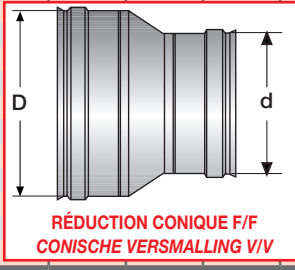

CONOX CITRAGAZ										CONOX TRADITION							
D->	80	100	120	130	140	150	160	180	* 200	* 230	* 250	* 300	* 350	* 400	* 450	* 500	* 600
€->	42,00	42,00	42,00	43,20	45,60	48,00	50,40	52,80	54,00	56,40	66,00	69,60	82,80	96,00	120,00	169,20	186,00
d	C19547A																
80	Code	C19547	C19548	C19550	C19553	C19557	C19562	C19568	C19575	<u>C19837</u>	<u>C19592</u>	<u>C19602</u>					
100		Code	C19549	C19551	C19554	C19558	C19563	C19569	C19576	<u>C19838</u>	<u>C19593</u>	<u>C19603</u>					
120			Code	C19552	C19555	C19559	C19564	C19570	C19577	<u>C19839</u>	<u>C19594</u>	<u>C19604</u>					
130				Code	C19556	C19560	C19565	C19571	C19578	<u>C19840</u>	<u>C19595</u>	<u>C19605</u>					
140					Code	C19561	C19566	C19572	C19579	<u>C19841</u>	<u>C19596</u>	<u>C19606</u>					
150						Code	C19567	C19573	C19580	<u>C19842</u>	<u>C19597</u>	<u>C19607</u>					
160							Code	C19574	C19581	<u>C19843</u>	<u>C19598</u>	<u>C19608</u>					
180								Code	C19582	<u>C19844</u>	<u>C19599</u>	<u>C19609</u>					
* 200									Code	<u>C19845</u>	<u>C19600</u>	<u>C19610</u>					
* 230										Code	<u>C19846</u>	<u>C19847</u>					
* 250																	
* 300																	
* 350																	
* 400																	
* 450																	
* 500																	
* 600