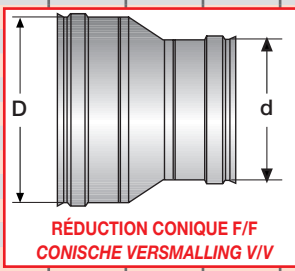

CONOX CITRAGAZ										CONOX TRADITION							
D->	80	100	120	130	140	150	160	180	* 200	* 230	* 250	* 300	* 350	* 400	* 450	* 500	* 600
€->	42,00	42,00	42,00	43,20	45,60	48,00	50,40	52,80	54,00	56,40	66,00	69,60	82,80	96,00	120,00	169,20	186,00
d	C19479																
80	Code	C19481	C19482	C19484	C19487	C19491	C19496	C19502	C19509	<u>C19848</u>	<u>C19526</u>	<u>C19536</u>					
100		Code	C19483	C19485	C19488	C19492	C19497	C19503	C19510	<u>C19849</u>	<u>C19527</u>	<u>C19537</u>					
120			Code	C19486	C19489	C19493	C19498	C19504	C19511	<u>C19850</u>	<u>C19528</u>	<u>C19538</u>					
130				Code	C19490	C19494	C19499	C19505	C19512	<u>C19851</u>	<u>C19529</u>	<u>C19539</u>					
140					Code	C19495	C19500	C19506	C19513	<u>C19852</u>	<u>C19530</u>	<u>C19540</u>					
150						Code	C19501	C19507	C19514	<u>C19853</u>	<u>C19531</u>	<u>C19541</u>					
160							Code	C19508	C19515	<u>C19854</u>	<u>C19532</u>	<u>C19542</u>					
180								Code	C19516	<u>C19855</u>	<u>C19533</u>	<u>C19543</u>					
* 200									Code	<u>C19856</u>	<u>C19534</u>	<u>C19544</u>					
* 230										Code	<u>C19857</u>	<u>C19546</u>					
* 250																	
* 300																	
* 350																	
* 400																	
* 450																	
* 500																	
* 600